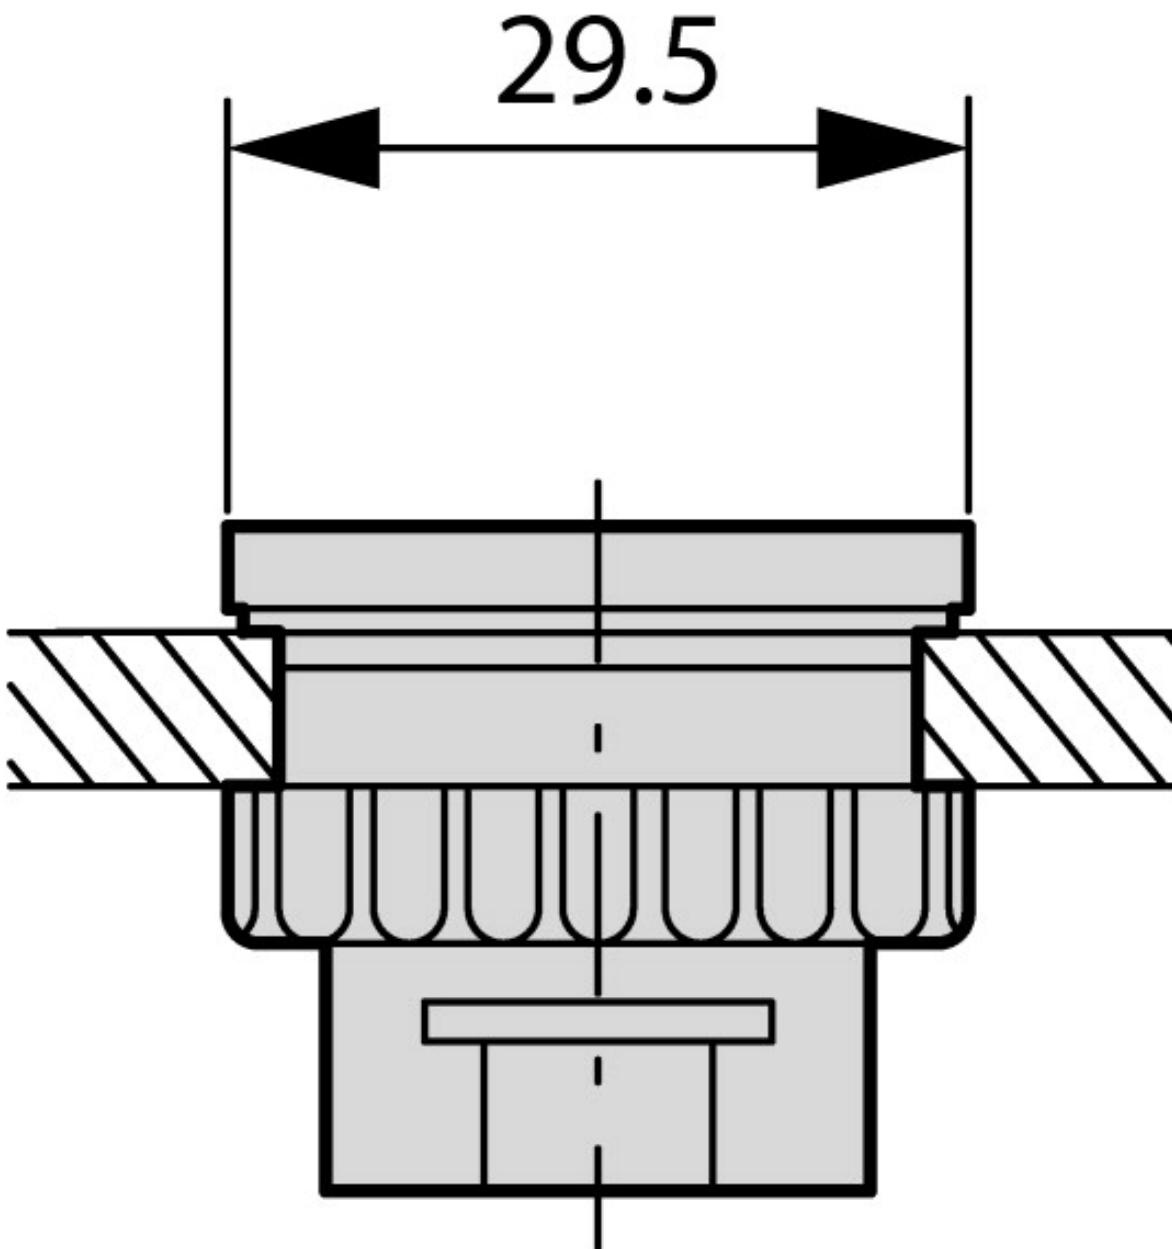

Blanking plug,black

Part no.

M22S-B

Article no.

216390

Powering Business Worldwide™

Delivery programme

Product range			RMQ-Titan (drilling dimensions 22.5 mm)
Basic function			Accessories
Accessories			General accessories
Basic function accessories			Blanking plugs
Single unit/Complete unit			Single unit
			Round style
Protection type			IP67, IP69K
Function			For closing off of spare mounting locations
Colour			
			
RAL Value			RAL 9005
Connection to SmartWire-DT			no

Approbationen

UL approval	Yes
CSA approval	Yes
NA Certification	Request filed for UL and CSA
Degree of Protection	UL/CSA Type 3R, 4X, 12, 13

Technical data ETIM 4.0

Width of opening		mm	22
Material			Insulated material
Lens design			-
Hole diameter		mm	22
Height meter opening		mm	0
Color			black

Dimensions

Additional product information (links)

IL04716002Z (AWA1160-1745) RMO-Titan System

IL04716002Z (AWA1160-1745) RMO-Titan System

ftp://ftp.moeller.net/DOCUMENTATION/AWA_INSTRUCTIONS/IL04716002Z2011_03.pdf