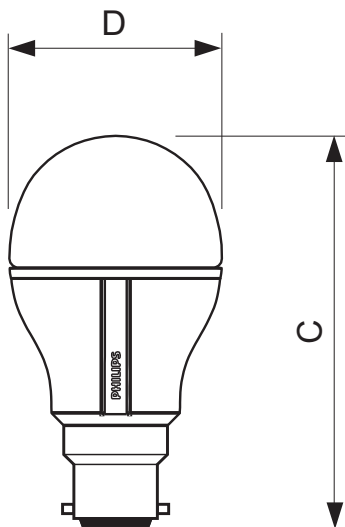

9-60W, E26/E27, A60, 6500K, dimmable

LED 8-40W E27 A60

12W, E27, A60

Dimensional drawing

Dimensional drawing

12W, E27, A60

Product	C (Norm)	D (Norm)
LED 12W E27 WW 2700K 230V A60 Dimm	108	58
LED 12W E27 WW 2700K 230V A60 Dimm	108	58

8-40W E27

Product	C (Norm)	C1 (Max)	D (Norm)	D1 (Norm)
LED D 8-40W E27 WW	105.4	-	56.7	-
LED D 8-40W E27 WW	105.4	-	56.7	-

8-40W B22

Product	C (Norm)	C1 (Max)	D (Norm)	D1 (Norm)
LED D 8-40W B22 WW	104.2	-	56.7	-

Dimensional drawing

12-60W, 17-75W E27

Product	C (Norm)	C1 (Max)	D (Norm)	D1 (Norm)
LED D 17-75W E27 WW	127.2	-	61	-
LED D 17-75W E27 WW	127.2	-	61	-

12-60W, 17-75W B22

Product	C (Norm)	C1 (Max)	D (Norm)	D1 (Norm)
LED D 17-75W B22 WW	127.2	-	61	-