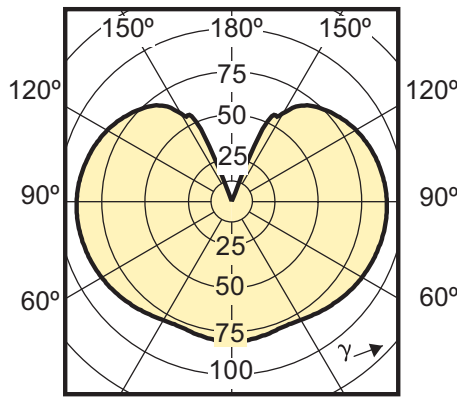

(cd/1000lm) 0°

MASTER LEDbulb 12-60W B22/E27 2700 A60