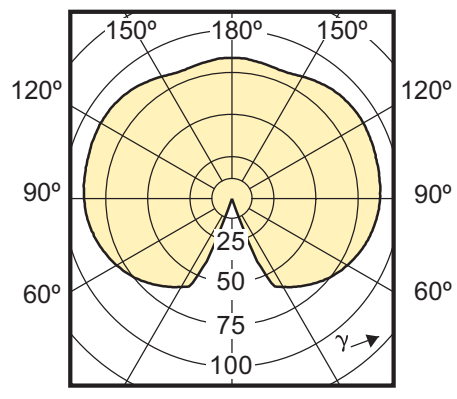

(cd/1000lm) 0°

17-75W E27 WW 2700K