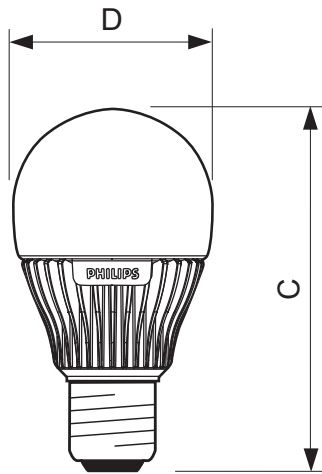

8-40W E27

Product	C (Norm)	C1 (Max)	D (Norm)	D1 (Norm)
LED D 8-40W E27 WW	105.4	-	56.7	-
LED D 8-40W E27 WW	105.4	-	56.7	-

8-40W B22

Product	C (Norm)	C1 (Max)	D (Norm)	D1 (Norm)
LED D 8-40W B22 WW	104.2	-	56.7	-

Dimensional drawing

12-60W, 17-75W E27

Product	C (Norm)	C1 (Max)	D (Norm)	D1 (Norm)
LED D 17-75W E27 WW	127.2	-	61	-
LED D 17-75W E27 WW	127.2	-	61	-

12-60W, 17-75W B22

Product	C (Norm)	C1 (Max)	D (Norm)	D1 (Norm)
LED D 17-75W B22 WW	127.2	-	61	-

E26/E27 A60

Product	C (Norm)	C1 (Max)	D (Norm)	D1 (Norm)
LED 9-60W E27 6500K 100-240V A60	110.46	-	60	-

Dimensional drawing

7W/8W, E26/E27, A19/A60, dimmable

Product	C (Norm)	C1 (Max)	D (Norm)	D1 (Norm)
LED 8-60W E27 5000K 230V A60 Dim	108	-	60	-