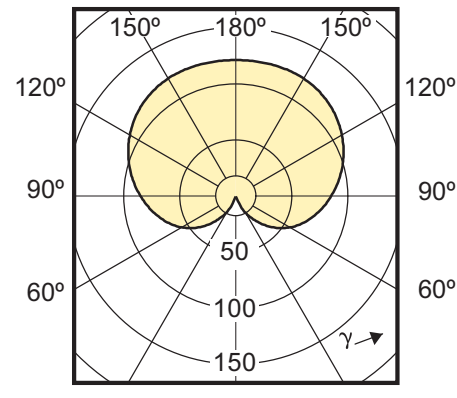

E27

B22

Light Technical Characteristics

Order code	Full product name	Color Code	Luminous Flux	Color rendering index	Color Temperature	Rated Luminous Flux	LLMF - end nominal life-time
929000215008	MASTER LED 8-40W B22 2700K 230V A60 DIM	WW	470 Lm	80	2700 K	470 Lm	-
929000214908	MASTER LED 8-40W E27 2700K 230V A60 DIM	WW	470 Lm	80	2700 K	470 Lm	-
929000214910	MASTER LED 8-40W E27 2700K 230V A60 DIM	WW	470 Lm	80	2700 K	470 Lm	-
929000215508	MASTER LED 17-75W E27 2700K 230V A67 DIM	WW	1055 Lm	80	2700 K	1055 Lm	-
929000215510	MASTER LED 17-75W E27 2700K 230V A67 DIM	WW	1055 Lm	80	2700 K	1055 Lm	-
929000215608	MASTER LED 17-75W B22 2700K 230V A67 DIM	WW	1055 Lm	80	2700 K	1055 Lm	-
929000183902	MASTER LED bulb 8-60W E27 5000K 230V A60 Dim	-	-	70	5000 K	600 Lm	70 %
929000199110	MASTER LED bulb 9-60W E27 6500K 100-240V A60	-	-	75	6500 K	600 Lm	70 %
929000159608	MASTER LED bulb 8-40W E27 2700K 230V A60 Dim	WW	470 Lm	80	2700 K	470 Lm	70 %
929000159610	MASTER LED bulb 8-40W E27 2700K 230V A60 Dim	WW	470 Lm	80	2700 K	470 Lm	70 %
929000182408	MASTER LED bulb 12-60W E27 2700K 230V A60 Dim	WW	806 Lm	80	2700 K	806 Lm	70 %
929000182410	MASTER LED bulb 12-60W E27 2700K 230V A60 Dim	WW	806 Lm	80	2700 K	806 Lm	70 %

Light technical

(cd/1000lm) 0°

MASTER LEDbulb 8-40W B22/E27 2700K A60
Frosted

(cd/1000lm) 0°

MASTER LEDbulb 12-60W B22/E27 2700 A60

(cd/1000lm) 0°

8-40W E27 WW 2700K

(cd/1000lm) 0°