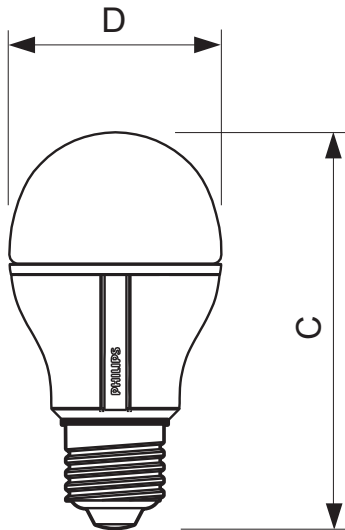

9-60W, E26/E27, A60, 6500K, dimmable

LED 8-40W E27 A60

12W, E27, A60

Dimensional drawing

Dimensional drawing

12W, E27, A60

Product	C (Norm)	D (Norm)
LED 12W E27 WW 2700K 230V A60 Dimm	108	58
LED 12W E27 WW 2700K 230V A60 Dimm	108	58

8-40W E27

Product	C (Norm)	C1 (Max)	D (Norm)	D1 (Norm)
LED D 8-40W E27 WW	105.4	-	56.7	-
LED D 8-40W E27 WW	105.4	-	56.7	-

8-40W B22

Product	C (Norm)	C1 (Max)	D (Norm)	D1 (Norm)
LED D 8-40W B22 WW	104.2	-	56.7	-

Dimensional drawing

12-60W, 17-75W E27

Product	C (Norm)	C1 (Max)	D (Norm)	D1 (Norm)
LED D 17-75W E27 WW	127.2	-	61	-
LED D 17-75W E27 WW	127.2	-	61	-

12-60W, 17-75W B22

Product	C (Norm)	C1 (Max)	D (Norm)	D1 (Norm)
LED D 17-75W B22 WW	127.2	-	61	-