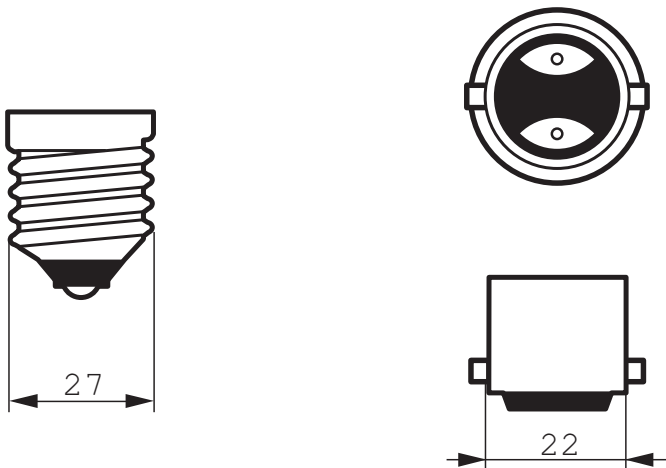

Order code	Full product name	Cap-Base	Bulb	Bulb Finish	Rated Lifetime (hours)	Rated Life-time (years)
929000182410	MASTER LED bulb 12-60W E27 2700K 230V A60 Dim	E27	A60	-	25000 hr	25 an

Installation diagrams

E27

B22

Light Technical Characteristics

Order code	Full product name	Color Code	Luminous Flux	Color rendering index	Color Temperature	Rated Luminous Flux	LLMF - end nominal life-time
929000215008	MASTER LED 8-40W B22 2700K 230V A60 DIM	WW	470 Lm	80	2700 K	470 Lm	-
929000214908	MASTER LED 8-40W E27 2700K 230V A60 DIM	WW	470 Lm	80	2700 K	470 Lm	-
929000214910	MASTER LED 8-40W E27 2700K 230V A60 DIM	WW	470 Lm	80	2700 K	470 Lm	-
929000215508	MASTER LED 17-75W E27 2700K 230V A67 DIM	WW	1055 Lm	80	2700 K	1055 Lm	-
929000215510	MASTER LED 17-75W E27 2700K 230V A67 DIM	WW	1055 Lm	80	2700 K	1055 Lm	-
929000215608	MASTER LED 17-75W B22 2700K 230V A67 DIM	WW	1055 Lm	80	2700 K	1055 Lm	-
929000183902	MASTER LED bulb 8-60W E27 5000K 230V A60 Dim	-	-	70	5000 K	600 Lm	70 %
929000199110	MASTER LED bulb 9-60W E27 6500K 100-240V A60	-	-	75	6500 K	600 Lm	70 %
929000159608	MASTER LED bulb 8-40W E27 2700K 230V A60 Dim	WW	470 Lm	80	2700 K	470 Lm	70 %
929000159610	MASTER LED bulb 8-40W E27 2700K 230V A60 Dim	WW	470 Lm	80	2700 K	470 Lm	70 %
929000182408	MASTER LED bulb 12-60W E27 2700K 230V A60 Dim	WW	806 Lm	80	2700 K	806 Lm	70 %
929000182410	MASTER LED bulb 12-60W E27 2700K 230V A60 Dim	WW	806 Lm	80	2700 K	806 Lm	70 %