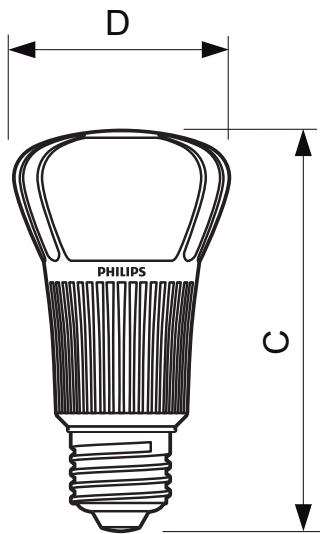

9-60W, E26/E27, A60, 6500K, dimmable

LED 8-40W E27 A60

12W, E27, A60

Dimensional drawing

Dimensional drawing

12W, E27, A60

Product	C (Norm)	D (Norm)
LED 12W E27 WW 2700K 230V A60 Dimm	108	58
LED 12W E27 WW 2700K 230V A60 Dimm	108	58

8-40W E27

Product	C (Norm)	C1 (Max)	D (Norm)	D1 (Norm)
LED D 8-40W E27 WW	105.4	-	56.7	-
LED D 8-40W E27 WW	105.4	-	56.7	-

8-40W B22

Product	C (Norm)	C1 (Max)	D (Norm)	D1 (Norm)
LED D 8-40W B22 WW	104.2	-	56.7	-

Dimensional drawing

12-60W, 17-75W E27

Product	C (Norm)	C1 (Max)	D (Norm)	D1 (Norm)
LED D 17-75W E27 WW	127.2	-	61	-
LED D 17-75W E27 WW	127.2	-	61	-

12-60W, 17-75W B22

Product	C (Norm)	C1 (Max)	D (Norm)	D1 (Norm)
LED D 17-75W B22 WW	127.2	-	61	-