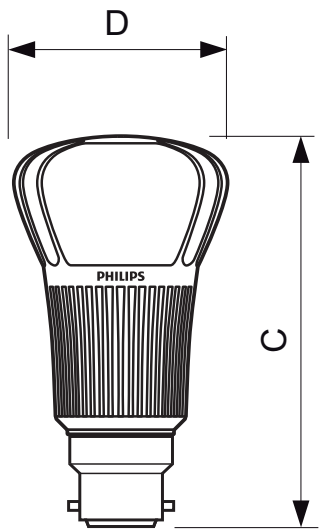

8-40W E27

Product	C (Norm)	C1 (Max)	D (Norm)	D1 (Norm)
LED D 8-40W E27 WW	105.4	-	56.7	-
LED D 8-40W E27 WW	105.4	-	56.7	-

8-40W B22

Product	C (Norm)	C1 (Max)	D (Norm)	D1 (Norm)
LED D 8-40W B22 WW	104.2	-	56.7	-

Dimensional drawing

12-60W, 17-75W E27

Product	C (Norm)	C1 (Max)	D (Norm)	D1 (Norm)
LED D 17-75W E27 WW	127.2	-	61	-
LED D 17-75W E27 WW	127.2	-	61	-

12-60W, 17-75W B22

Product	C (Norm)	C1 (Max)	D (Norm)	D1 (Norm)
LED D 17-75W B22 WW	127.2	-	61	-