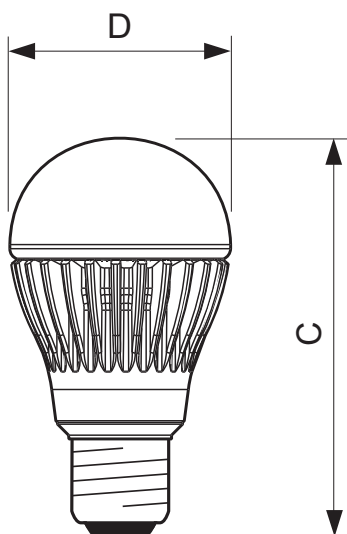

8-40W E27

Product	C (Norm)	C1 (Max)	D (Norm)	D1 (Norm)
LED D 8-40W E27 WW	105.4	-	56.7	-
LED D 8-40W E27 WW	105.4	-	56.7	-

8-40W B22

Product	C (Norm)	C1 (Max)	D (Norm)	D1 (Norm)
LED D 8-40W B22 WW	104.2	-	56.7	-

Dimensional drawing

12-60W, 17-75W E27

Product	C (Norm)	C1 (Max)	D (Norm)	D1 (Norm)
LED D 17-75W E27 WW	127.2	-	61	-
LED D 17-75W E27 WW	127.2	-	61	-

12-60W, 17-75W B22

Product	C (Norm)	C1 (Max)	D (Norm)	D1 (Norm)
LED D 17-75W B22 WW	127.2	-	61	-