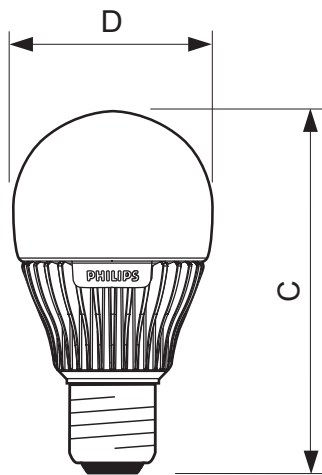

8-40W E27

Product	C (Norm)	C1 (Max)	D (Norm)	D1 (Norm)
LED D 8-40W E27 WW	105.4	-	56.7	-
LED D 8-40W E27 WW	105.4	-	56.7	-

8-40W B22

Product	C (Norm)	C1 (Max)	D (Norm)	D1 (Norm)
LED D 8-40W B22 WW	104.2	-	56.7	-

Dimensional drawing

12-60W, 17-75W E27

Product	C (Norm)	C1 (Max)	D (Norm)	D1 (Norm)
LED D 17-75W E27 WW	127.2	-	61	-
LED D 17-75W E27 WW	127.2	-	61	-

12-60W, 17-75W B22

Product	C (Norm)	C1 (Max)	D (Norm)	D1 (Norm)
LED D 17-75W B22 WW	127.2	-	61	-

E26/E27 A60

Product	C (Norm)	C1 (Max)	D (Norm)	D1 (Norm)
LED 9-60W E27 6500K 100-240V A60	110.46	-	60	-

Dimensional drawing

7W/8W, E26/E27, A19/A60, dimmable

Product	C (Norm)	C1 (Max)	D (Norm)	D1 (Norm)
LED 8-60W E27 5000K 230V A60 Dim	108	-	60	-