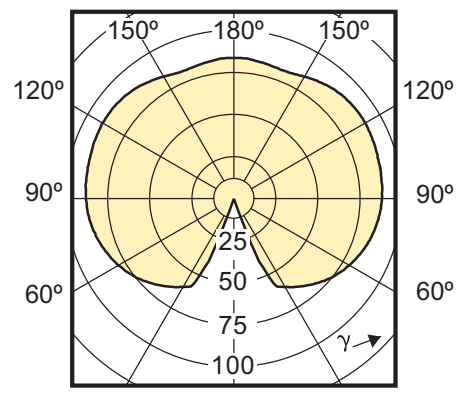

(cd/1000lm) 0°

17-75W B22 WW 2700K

Electrical Characteristics

Order code	Full product name	Wattage	Voltage	Line Frequency	Dimmable	Wattage Equivalent	Rated Wattage	Starting Time
929000215008	MASTER LED 8-40W B22 2700K 230V A60 DIM	8 W	230 V	50-60 Hz	Yes	40 W	8.0 W	0.5 (max) s
929000214908	MASTER LED 8-40W E27 2700K 230V A60 DIM	8 W	230 V	50-60 Hz	Yes	40 W	8.0 W	0.5 (max) s