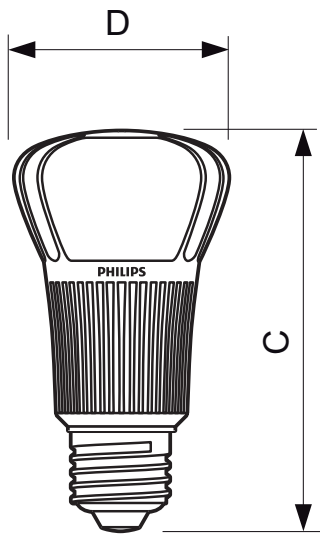

8-40W E27

Product	C (Norm)	C1 (Max)	D (Norm)	D1 (Norm)
LED D 8-40W E27 WW	105.4	-	56.7	-
LED D 8-40W E27 WW	105.4	-	56.7	-

8-40W B22

Product	C (Norm)	C1 (Max)	D (Norm)	D1 (Norm)
LED D 8-40W B22 WW	104.2	-	56.7	-

Dimensional drawing

12-60W, 17-75W E27

Product	C (Norm)	C1 (Max)	D (Norm)	D1 (Norm)
LED D 17-75W E27 WW	127.2	-	61	-
LED D 17-75W E27 WW	127.2	-	61	-

12-60W, 17-75W B22

Product	C (Norm)	C1 (Max)	D (Norm)	D1 (Norm)
LED D 17-75W B22 WW	127.2	-	61	-