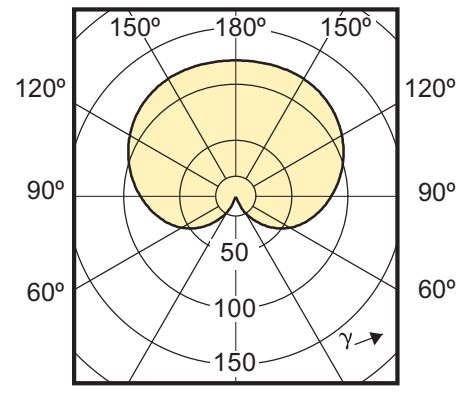

E27

B22

Light Technical Characteristics

Order code	Full product name	Color Code	Luminous Flux	Color rendering index	Color Temperature	Rated Luminous Flux	LLMF - end nominal life-time
929000215008	MASTER LED 8-40W B22 2700K 230V A60 DIM	WW	470 Lm	80	2700 K	470 Lm	-
929000214908	MASTER LED 8-40W E27 2700K 230V A60 DIM	WW	470 Lm	80	2700 K	470 Lm	-
929000214910	MASTER LED 8-40W E27 2700K 230V A60 DIM	WW	470 Lm	80	2700 K	470 Lm	-
929000215508	MASTER LED 17-75W E27 2700K 230V A67 DIM	WW	1055 Lm	80	2700 K	1055 Lm	-
929000215510	MASTER LED 17-75W E27 2700K 230V A67 DIM	WW	1055 Lm	80	2700 K	1055 Lm	-
929000215608	MASTER LED 17-75W B22 2700K 230V A67 DIM	WW	1055 Lm	80	2700 K	1055 Lm	-
929000183902	MASTER LED bulb 8-60W E27 5000K 230V A60 Dim	-	-	70	5000 K	600 Lm	70 %
929000199110	MASTER LED bulb 9-60W E27 6500K 100-240V A60	-	-	75	6500 K	600 Lm	70 %
929000159608	MASTER LED bulb 8-40W E27 2700K 230V A60 Dim	WW	470 Lm	80	2700 K	470 Lm	70 %
929000159610	MASTER LED bulb 8-40W E27 2700K 230V A60 Dim	WW	470 Lm	80	2700 K	470 Lm	70 %
929000182408	MASTER LED bulb 12-60W E27 2700K 230V A60 Dim	WW	806 Lm	80	2700 K	806 Lm	70 %
929000182410	MASTER LED bulb 12-60W E27 2700K 230V A60 Dim	WW	806 Lm	80	2700 K	806 Lm	70 %

Light technical

(cd/1000lm) 0°

MASTER LEDbulb 8-40W B22/E27 2700K A60
Frosted

(cd/1000lm) 0°

MASTER LEDbulb 12-60W B22/E27 2700 A60

(cd/1000lm) 0°

8-40W E27 WW 2700K

(cd/1000lm) 0°