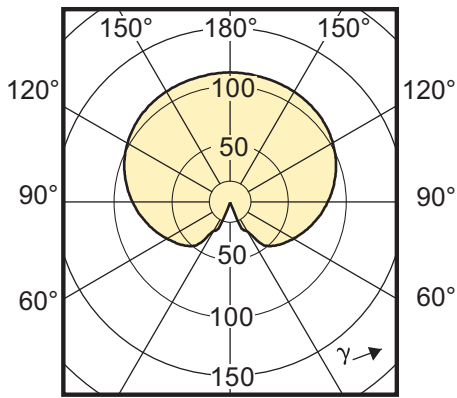

Light technical

(cd/1000lm) 0°

MASTER LEDbulb 8-40W B22/E27 2700K A60
Frosted