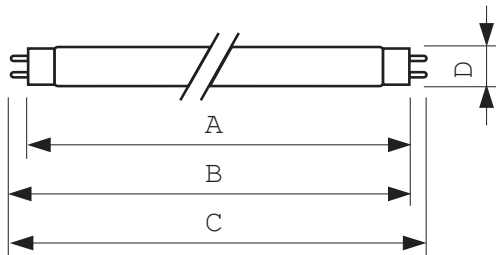

MASTER TL-D Super 80

Lamp Wattage EM 25°C, Rated	36.0 W
Lamp Wattage EM 25°C, Nominal	36 W
Lamp Voltage EM 25°C	103 V

• Environmental Characteristics

Energy Efficiency Label (EEL)	A
Mercury (Hg) Content	2.0 mg

• Product Dimensions

Base Face to Base Face A	1199.4 (max) mm
Insertion Length B	1204.1 (min), 1206.5 (max) mm
Overall Length C	1213.6 (max) mm
Diameter D	28 (max) mm

• Product Data

Order code	927921082723
Full product code	927921082723
Full product name	MASTER TL-D Super 80 36W/827 1SL
Order product name	MASTER TL-D Super 80 36W/827 1SL/25
Pieces per pack	1
Packing configuration	25
Packs per outerbox	25
Bar code on pack - EAN1	8711500631923
Bar code on outerbox - EAN3	8711500631930
Logistic code(s) - 12NC	927921082723
ILCOS code	FD-36/27/1B-E-G13
Net weight per piece	138.400 gr

Dimensional drawing

G13, T8

Product	A (Max)	B (Min)	B (Max)	C (Max)	D (Max)
TL-D 36W/827/GP	1199.4	1204.1	1206.5	1213.6	28