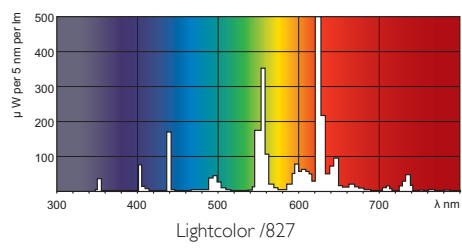

Photometric data

© 2012 Koninklijke Philips Electronics N.V.
All rights reserved.

Specifications are subject to change without notice. Trademarks are the property of Koninklijke Philips Electronics N.V. or their respective owners.

www.philips.com/lighting

2012, August 7
data subject to change