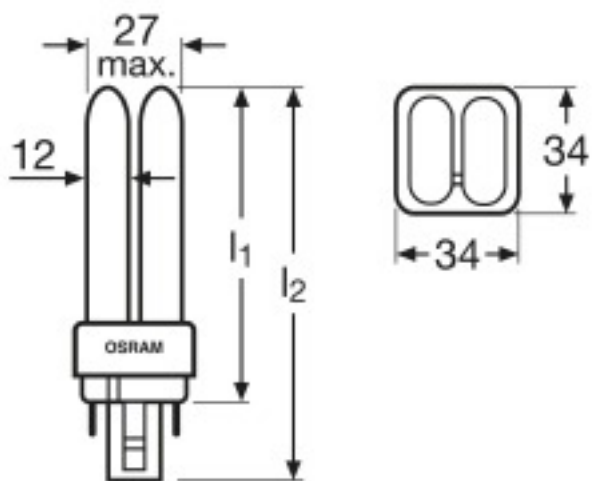

Product features

- Short and compact pin-base lamp with double-turn tubes
- Average life: 20,000 h (with QUICKTRONIC)
- Color rendering index R_a : 80...89
- Dimmable (3...100 %)
- Single-ended four-pin plug-in G24q base
- Operates on battery, solar and AC power with suitable Electronic Control Gear

Product line drawing with numbers

10 W/827 G24Q-1 | 10 W/830 G24Q-1 | 10 W/840 G24Q-1 |
 13 W/830 G24Q-1 | 13 W/835 G24Q-1 | 18 W/827 G24Q-2 |
 18 W/830 G24Q-2 | 18 W/840 G24Q-2 | 18 W/865 G24Q-2 |
 26 W/865 G24Q-3

Product line drawing with numbers

13 W/827 G24Q-1 | 13 W/840 G24Q-1 | 18 W/835 G24Q-2 |
 26 W/827 G24Q-3 | 26 W/830 G24Q-3 | 26 W/835 G24Q-3 |
 26 W/840 G24Q-3

Prod line drw, top, neutral dimensions

10 W/827 G24Q-1 | 10 W/830 G24Q-1 | 10 W/840 G24Q-1 |
 13 W/827 G24Q-1 | 13 W/830 G24Q-1 | 13 W/835 G24Q-1 |
 13 W/840 G24Q-1 | 18 W/827 G24Q-2 | 18 W/830 G24Q-2 |
 18 W/835 G24Q-2 | 18 W/840 G24Q-2 | 26 W/827 G24Q-3 |
 26 W/830 G24Q-3 | 26 W/835 G24Q-3 | 26 W/840 G24Q-3