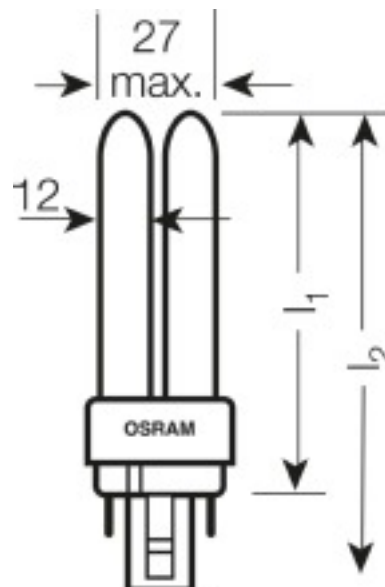

Product features

- Short and compact pin-base lamp with double-turn tubes
- Average life: 20,000 h (with QUICKTRONIC)
- Color rendering index R_a : 80...89
- Dimmable (3...100 %)
- Single-ended four-pin plug-in G24q base
- Operates on battery, solar and AC power with suitable Electronic Control Gear

Product line drawing with numbers

10 W/827 G24Q-1 | 10 W/830 G24Q-1 | 10 W/840 G24Q-1 |
 13 W/830 G24Q-1 | 13 W/835 G24Q-1 | 18 W/827 G24Q-2 |
 18 W/830 G24Q-2 | 18 W/840 G24Q-2 | 18 W/865 G24Q-2 |
 26 W/865 G24Q-3

Product line drawing with numbers

13 W/827 G24Q-1 | 13 W/840 G24Q-1 | 18 W/835 G24Q-2 |
 26 W/827 G24Q-3 | 26 W/830 G24Q-3 | 26 W/835 G24Q-3 |
 26 W/840 G24Q-3

Prod line drw, top, neutral dimensions

10 W/827 G24Q-1 | 10 W/830 G24Q-1 | 10 W/840 G24Q-1 |
 13 W/827 G24Q-1 | 13 W/830 G24Q-1 | 13 W/835 G24Q-1 |
 13 W/840 G24Q-1 | 18 W/827 G24Q-2 | 18 W/830 G24Q-2 |
 18 W/835 G24Q-2 | 18 W/840 G24Q-2 | 26 W/827 G24Q-3 |
 26 W/830 G24Q-3 | 26 W/835 G24Q-3 | 26 W/840 G24Q-3