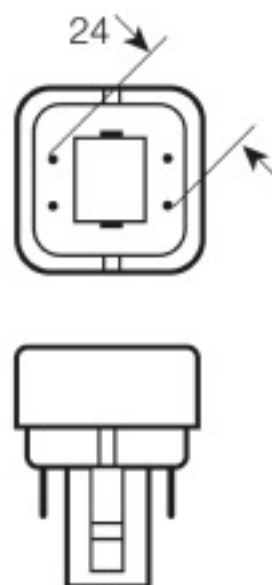

Product features

- Short and compact pin-base lamp with double-turn tubes
- Average life: 20,000 h (with QUICKTRONIC)
- Color rendering index R_a : 80...89
- Dimmable (3...100 %)
- Single-ended four-pin plug-in G24q base
- Operates on battery, solar and AC power with suitable Electronic Control Gear

Product line drawing with numbers

10 W/827 G24Q-1 | 10 W/830 G24Q-1 | 10 W/840 G24Q-1 |
 13 W/830 G24Q-1 | 13 W/835 G24Q-1 | 18 W/827 G24Q-2 |
 18 W/830 G24Q-2 | 18 W/840 G24Q-2 | 18 W/865 G24Q-2 |
 26 W/865 G24Q-3

Product line drawing with numbers

13 W/827 G24Q-1 | 13 W/840 G24Q-1 | 18 W/835 G24Q-2 |
 26 W/827 G24Q-3 | 26 W/830 G24Q-3 | 26 W/835 G24Q-3 |
 26 W/840 G24Q-3

Prod line drw, top, neutral dimensions

10 W/827 G24Q-1 | 10 W/830 G24Q-1 | 10 W/840 G24Q-1 |
 13 W/827 G24Q-1 | 13 W/830 G24Q-1 | 13 W/835 G24Q-1 |
 13 W/840 G24Q-1 | 18 W/827 G24Q-2 | 18 W/830 G24Q-2 |
 18 W/835 G24Q-2 | 18 W/840 G24Q-2 | 26 W/827 G24Q-3 |
 26 W/830 G24Q-3 | 26 W/835 G24Q-3 | 26 W/840 G24Q-3