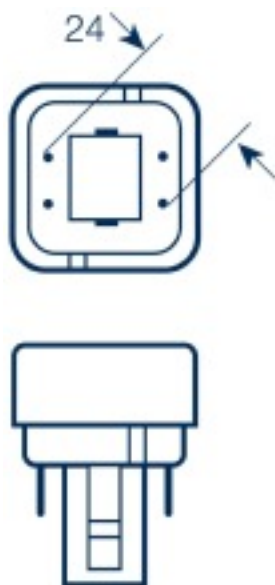

Product line drawing with numbers

13 W/827 G24Q-1 | 13 W/840 G24Q-1 | 18 W/835 G24Q-2 |
 26 W/827 G24Q-3 | 26 W/830 G24Q-3 | 26 W/835 G24Q-3 |
 26 W/840 G24Q-3

Prod line drw, top, neutral dimensions

10 W/827 G24Q-1 | 10 W/830 G24Q-1 | 10 W/840 G24Q-1 |
 13 W/827 G24Q-1 | 13 W/830 G24Q-1 | 13 W/835 G24Q-1 |
 13 W/840 G24Q-1 | 18 W/827 G24Q-2 | 18 W/830 G24Q-2 |
 18 W/835 G24Q-2 | 18 W/840 G24Q-2 | 26 W/827 G24Q-3 |
 26 W/830 G24Q-3 | 26 W/835 G24Q-3 | 26 W/840 G24Q-3

Base

10 W/827 G24Q-1 | 10 W/830 G24Q-1 | 10 W/840 G24Q-1 |
 13 W/827 G24Q-1 | 13 W/830 G24Q-1 | 13 W/835 G24Q-1 |
 13 W/840 G24Q-1

Base
13 W/827 G24Q-1 | 13 W/840 G24Q-1

Base
18 W/827 G24Q-2 | 18 W/830 G24Q-2 | 18 W/835 G24Q-2 |
18 W/840 G24Q-2 | 18 W/865 G24Q-2

Base
18 W/835 G24Q-2

Base
26 W/827 G24Q-3 | 26 W/830 G24Q-3 | 26 W/835 G24Q-3 |
26 W/840 G24Q-3

Base

26 W/827 G24Q-3 | 26 W/830 G24Q-3 | 26 W/835 G24Q-3 |
26 W/840 G24Q-3

Technical data

Product description	Nominal wattage	Rated lamp efficacy (HF data)	Rated lamp efficacy (standard condition)	Rated color rendering index Ra	Luminous flux at 25 °C	Light color
10 W/827 G24Q-1	10 W	Under clarification by authority and standardization body	60 lm/W	80...89	600 lm	827
10 W/830 G24Q-1	10 W	Under clarification by authority and standardization body	60 lm/W	80...89	600 lm	830
10 W/840 G24Q-1	10 W	Under clarification by authority and standardization body	60 lm/W	80...89	600 lm	840
13 W/827 G24Q-1	13 W	Under clarification by authority and standardization body	69 lm/W	80...89	900 lm	827
13 W/830 G24Q-1	13 W	Under clarification by authority and standardization body	69 lm/W	80...89	900 lm	830
13 W/835 G24Q-1	13 W	Under clarification by authority and standardization body	69 lm/W	80...89	900 lm	835
13 W/840 G24Q-1	13 W	Under clarification by authority and standardization body	69 lm/W	80...89	900 lm	840