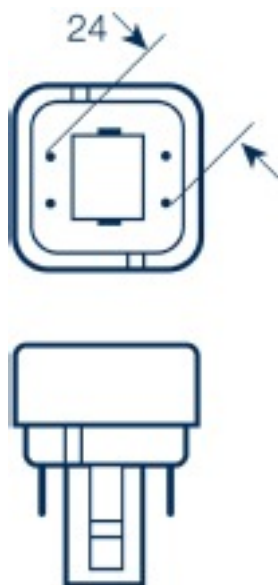

Product line drawing with numbers

13 W/827 G24Q-1 | 13 W/840 G24Q-1 | 18 W/835 G24Q-2 |
 26 W/827 G24Q-3 | 26 W/830 G24Q-3 | 26 W/835 G24Q-3 |
 26 W/840 G24Q-3

Prod line drw, top, neutral dimensions

10 W/827 G24Q-1 | 10 W/830 G24Q-1 | 10 W/840 G24Q-1 |
 13 W/827 G24Q-1 | 13 W/830 G24Q-1 | 13 W/835 G24Q-1 |
 13 W/840 G24Q-1 | 18 W/827 G24Q-2 | 18 W/830 G24Q-2 |
 18 W/835 G24Q-2 | 18 W/840 G24Q-2 | 26 W/827 G24Q-3 |
 26 W/830 G24Q-3 | 26 W/835 G24Q-3 | 26 W/840 G24Q-3

Base

10 W/827 G24Q-1 | 10 W/830 G24Q-1 | 10 W/840 G24Q-1 |
 13 W/827 G24Q-1 | 13 W/830 G24Q-1 | 13 W/835 G24Q-1 |
 13 W/840 G24Q-1

Base
13 W/827 G24Q-1 | 13 W/840 G24Q-1

Base
18 W/827 G24Q-2 | 18 W/830 G24Q-2 | 18 W/835 G24Q-2 |
18 W/840 G24Q-2 | 18 W/865 G24Q-2

Base
18 W/835 G24Q-2

Base
26 W/827 G24Q-3 | 26 W/830 G24Q-3 | 26 W/835 G24Q-3 |
26 W/840 G24Q-3

Base

26 W/827 G24Q-3 | 26 W/830 G24Q-3 | 26 W/835 G24Q-3 |
26 W/840 G24Q-3

Technical data

Product description	Nominal wattage	Rated lamp efficacy (HF data)	Rated lamp efficacy (standard condition)	Rated color rendering index Ra	Luminous flux at 25 °C	Light color
10 W/827 G24Q-1	10 W	Under clarification by authority and standardization body	60 lm/W	80...89	600 lm	827
10 W/830 G24Q-1	10 W	Under clarification by authority and standardization body	60 lm/W	80...89	600 lm	830
10 W/840 G24Q-1	10 W	Under clarification by authority and standardization body	60 lm/W	80...89	600 lm	840
13 W/827 G24Q-1	13 W	Under clarification by authority and standardization body	69 lm/W	80...89	900 lm	827
13 W/830 G24Q-1	13 W	Under clarification by authority and standardization body	69 lm/W	80...89	900 lm	830
13 W/835 G24Q-1	13 W	Under clarification by authority and standardization body	69 lm/W	80...89	900 lm	835
13 W/840 G24Q-1	13 W	Under clarification by authority and standardization body	69 lm/W	80...89	900 lm	840