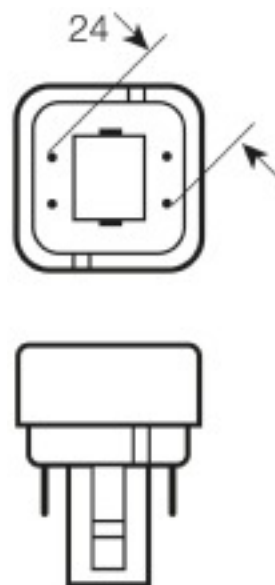

Product line drawing with numbers

13 W/827 G24Q-1 | 13 W/840 G24Q-1 | 18 W/835 G24Q-2 |
 26 W/827 G24Q-3 | 26 W/830 G24Q-3 | 26 W/835 G24Q-3 |
 26 W/840 G24Q-3

Prod line drw, top, neutral dimensions

10 W/827 G24Q-1 | 10 W/830 G24Q-1 | 10 W/840 G24Q-1 |
 13 W/827 G24Q-1 | 13 W/830 G24Q-1 | 13 W/835 G24Q-1 |
 13 W/840 G24Q-1 | 18 W/827 G24Q-2 | 18 W/830 G24Q-2 |
 18 W/835 G24Q-2 | 18 W/840 G24Q-2 | 26 W/827 G24Q-3 |
 26 W/830 G24Q-3 | 26 W/835 G24Q-3 | 26 W/840 G24Q-3

Base

10 W/827 G24Q-1 | 10 W/830 G24Q-1 | 10 W/840 G24Q-1 |
 13 W/827 G24Q-1 | 13 W/830 G24Q-1 | 13 W/835 G24Q-1 |
 13 W/840 G24Q-1

Base
13 W/827 G24Q-1 | 13 W/840 G24Q-1

Base
18 W/827 G24Q-2 | 18 W/830 G24Q-2 | 18 W/835 G24Q-2 |
18 W/840 G24Q-2 | 18 W/865 G24Q-2

Base
18 W/835 G24Q-2

Base
26 W/827 G24Q-3 | 26 W/830 G24Q-3 | 26 W/835 G24Q-3 |
26 W/840 G24Q-3

Base

26 W/827 G24Q-3 | 26 W/830 G24Q-3 | 26 W/835 G24Q-3 |
26 W/840 G24Q-3

Technical data

Product description	Nominal wattage	Rated lamp efficacy (HF data)	Rated lamp efficacy (standard condition)	Rated color rendering index Ra	Luminous flux at 25 °C	Light color
10 W/827 G24Q-1	10 W	Under clarification by authority and standardization body	60 lm/W	80...89	600 lm	827
10 W/830 G24Q-1	10 W	Under clarification by authority and standardization body	60 lm/W	80...89	600 lm	830
10 W/840 G24Q-1	10 W	Under clarification by authority and standardization body	60 lm/W	80...89	600 lm	840
13 W/827 G24Q-1	13 W	Under clarification by authority and standardization body	69 lm/W	80...89	900 lm	827
13 W/830 G24Q-1	13 W	Under clarification by authority and standardization body	69 lm/W	80...89	900 lm	830
13 W/835 G24Q-1	13 W	Under clarification by authority and standardization body	69 lm/W	80...89	900 lm	835
13 W/840 G24Q-1	13 W	Under clarification by authority and standardization body	69 lm/W	80...89	900 lm	840