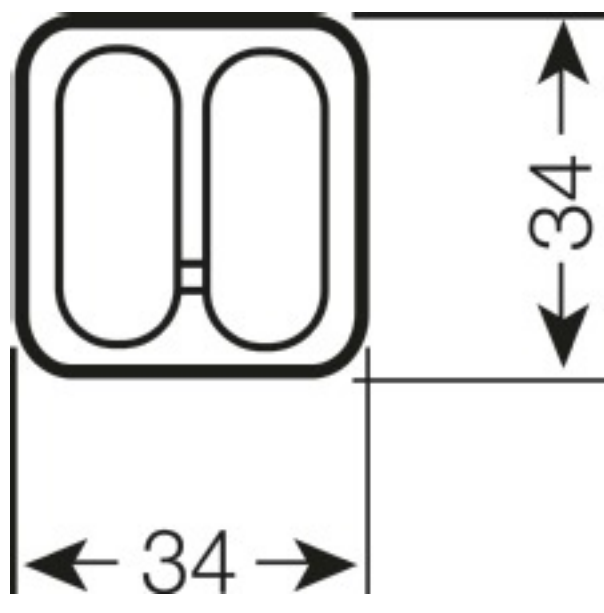

Product features

- Short and compact pin-base lamp with double-turn tubes
- Average life: 20,000 h (with QUICKTRONIC)
- Color rendering index R_a : 80...89
- Dimmable (3...100 %)
- Single-ended four-pin plug-in G24q base
- Operates on battery, solar and AC power with suitable Electronic Control Gear

Product line drawing with numbers

10 W/827 G24Q-1 | 10 W/830 G24Q-1 | 10 W/840 G24Q-1 |
 13 W/830 G24Q-1 | 13 W/835 G24Q-1 | 18 W/827 G24Q-2 |
 18 W/830 G24Q-2 | 18 W/840 G24Q-2 | 18 W/865 G24Q-2 |
 26 W/865 G24Q-3

Product line drawing with numbers

13 W/827 G24Q-1 | 13 W/840 G24Q-1 | 18 W/835 G24Q-2 |
 26 W/827 G24Q-3 | 26 W/830 G24Q-3 | 26 W/835 G24Q-3 |
 26 W/840 G24Q-3

Prod line drw, top, neutral dimensions

10 W/827 G24Q-1 | 10 W/830 G24Q-1 | 10 W/840 G24Q-1 |
 13 W/827 G24Q-1 | 13 W/830 G24Q-1 | 13 W/835 G24Q-1 |
 13 W/840 G24Q-1 | 18 W/827 G24Q-2 | 18 W/830 G24Q-2 |
 18 W/835 G24Q-2 | 18 W/840 G24Q-2 | 26 W/827 G24Q-3 |
 26 W/830 G24Q-3 | 26 W/835 G24Q-3 | 26 W/840 G24Q-3