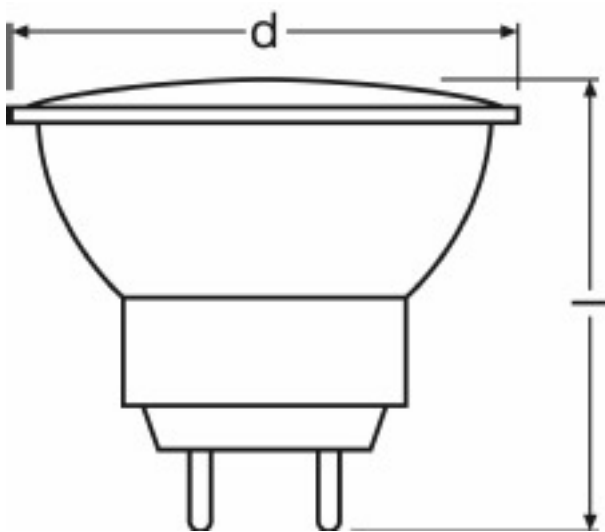

DECOSTAR 35

Halogen dichroic reflector lamps with diameter 35

- General illumination
- Workplace lighting
- Kitchen lighting
- Mirror lighting
- Object lighting
- Shops
- Restaurants, hotels and similar prestigious applications

Product features

- Average life: 2,000 h
- 100 % dimmable
- Color rendering index R_a : 100
- Base: GU4

Product line drawing with letters
10 W 12 V 36° GU4 | 20 W 12 V 10° GU4 | 20 W 12 V 36°
GU4 | 35 W 12 V 10° GU4 | 35 W 12 V 36° GU4