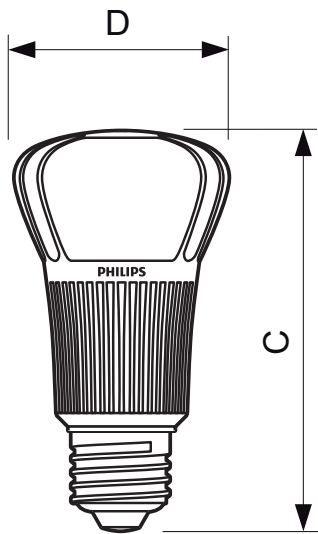

Product data

• General Characteristics

Cap-Base	E27
Bulb	A60 [A 60mm]
Rated Lifetime (hours)	25000 hr
Rated Lifetime (years)	25 an

• Light Technical Characteristics

Color Code	WW
Color Designation (text)	Warm White
Correlated Color Temperature	2700 K
Luminous Flux	806 Lm
Color rendering index	80
Color Temperature	2700 K [CCT 2700K]
Rated Luminous Flux	806 Lm
LLMF - end nominal lifetime	70 %

Energy Efficiency Label (EEL)	Class A
-------------------------------	---------

• Measuring Conditions

Switching cycle	50000x
-----------------	--------

• Product Dimensions

Diameter D	58 mm
Overall Length C	108 mm

• Product Data

Order code	929000182402
Full product code	929000182402
Full product name	MASTER LEDbulb D 12-60W E27 2700K A60
Order product name	MASTER LEDbulb D 12-60W E27 2700K A60
Pieces per pack	1
Packing configuration	6
Packs per outerbox	6
Bar code on pack - EAN1	8727900934489
Bar code on outerbox - EAN3	8727900934496
Logistic code(s) - 12NC	929000182402
Net weight per piece	0.182 kg

PHILIPS

sense and simplicity

Dimensional drawing

E27

12W, E27, A60

Product	C (Norm)	D (Norm)
LED 12W E27 WW 2700K 230V A60 Dimm	108	58

© 2012 Koninklijke Philips Electronics N.V.
All rights reserved.

Specifications are subject to change without notice. Trademarks are the property of Koninklijke Philips Electronics N.V. or their respective owners.