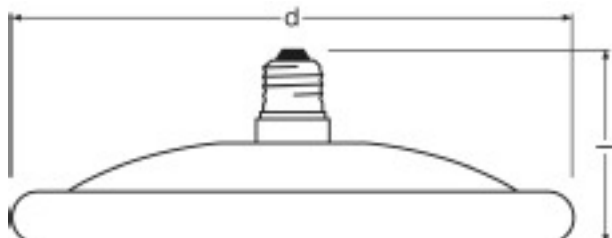

Product line drawing with letters
24 W/827 E27 | 24 W/840 E27

Technical data

Product description	Base (standard designation)	Nominal wattage	Claimed equiv. conventional lamp power	Nominal lamp life time	Rated lamp life time	Nominal luminous flux
24 W/827 E27 ¹⁾	E27	24 W	112 W	15000 h	15000 h	1600 lm
24 W/840 E27	E27	24 W	112 W	15000 h	15000 h	1600 lm